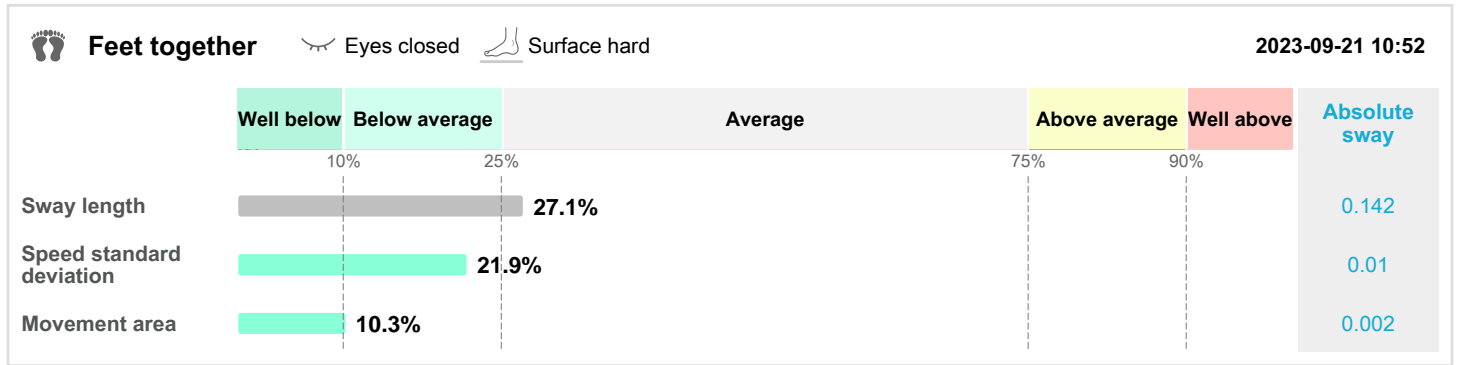

Emma Demo Social Security Number 123456, Gender female, Height 165.0 cm

**Result interpretations**

- Well above (< 10%) Your result is well above average. This means that it is much better compared to the average person's values.
- Above average (10%-25%) Your result is above average which means that it is somewhat better compared to the average person's values.
- Average (25%-75%) Your result is average. This means that it is in line with the average person's values.
- Below average (75%-90%) Your result is below average which means that it is somewhat weaker compared to the average person's values.
- Well below (> 90%) Your result is well below average which means that it is much weaker compared to the average person's values.