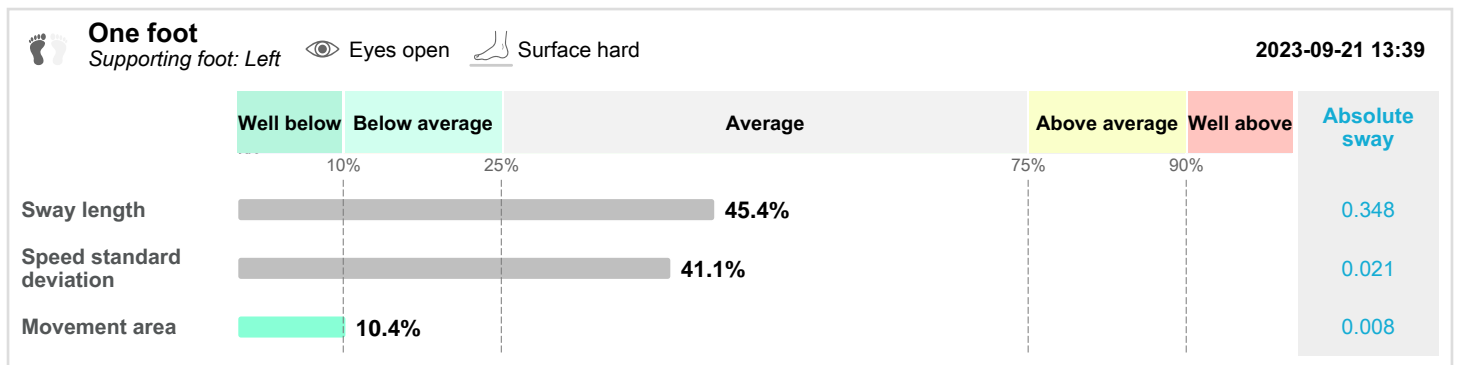

Emma Demo Social Security Number 123456, Gender female, Height 165.0 cm

**Result interpretations**

- Well above (< 10%) Your result is well above average. This means that it is much better compared to the average person's values.
- Above average (10%-25%) Your result is above average which means that it is somewhat better compared to the average person's values.
- Average (25%-75%) Your result is average. This means that it is in line with the average person's values.
- Below average (75%-90%) Your result is below average which means that it is somewhat weaker compared to the average person's values.
- Well below (> 90%) Your result is well below average which means that it is much weaker compared to the average person's values.