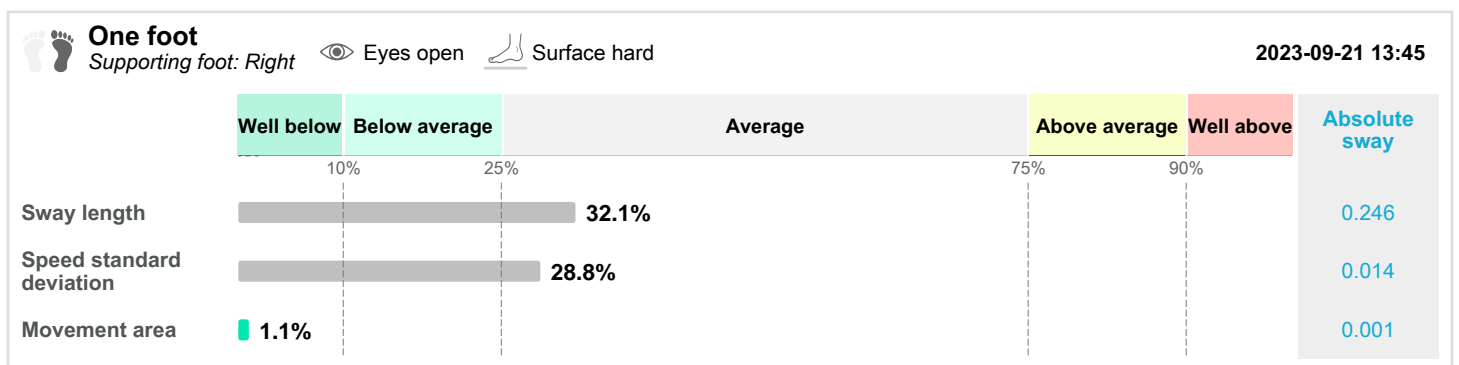

Emma Demo Social Security Number 123456, Gender female, Height 165.0 cm

**Result interpretations**

- Well above (< 10%) Your result is well above average. This means that it is much better compared to the average person's values.
- Above average (10%-25%) Your result is above average which means that it is somewhat better compared to the average person's values.
- Average (25%-75%) Your result is average. This means that it is in line with the average person's values.
- Below average (75%-90%) Your result is below average which means that it is somewhat weaker compared to the average person's values.
- Well below (> 90%) Your result is well below average which means that it is much weaker compared to the average person's values.