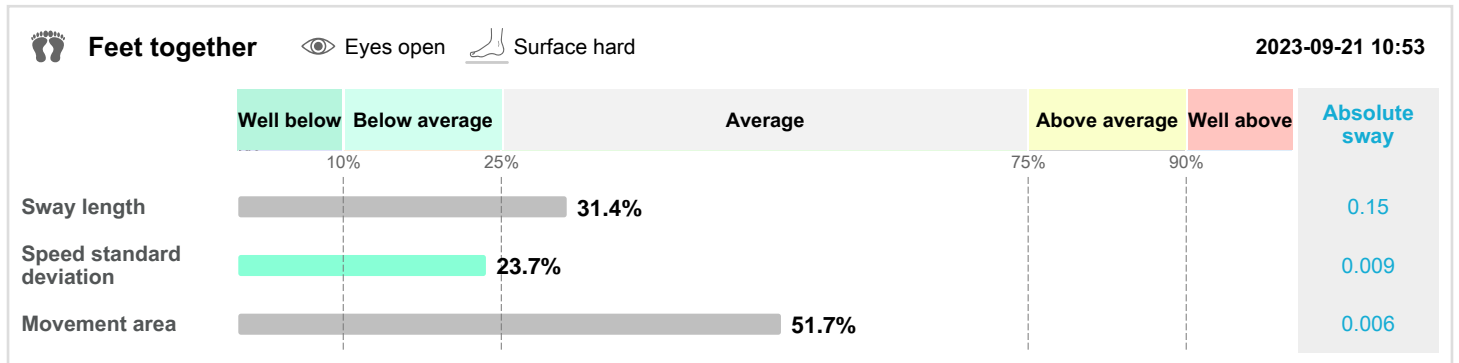

Emma Demo Social Security Number 123456, Gender female, Height 165.0 cm

**Result interpretations**

- Well above (< 10%) Your result is well above average. This means that it is much better compared to the average person's values.
- Above average (10%-25%) Your result is above average which means that it is somewhat better compared to the average person's values.
- Average (25%-75%) Your result is average. This means that it is in line with the average person's values.
- Below average (75%-90%) Your result is below average which means that it is somewhat weaker compared to the average person's values.
- Well below (> 90%) Your result is well below average which means that it is much weaker compared to the average person's values.